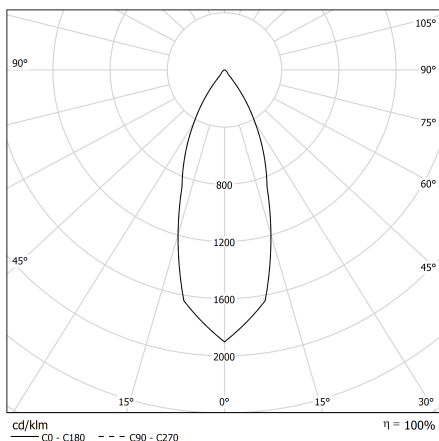

HALL LED PRO Mini

Diameter 76mm. CRI>90.

CODE		FLUX	SIZE	CERTIFICATIONS
38VT10L39040	10W 40° 3000K	704lm	76mm	CE IP44 A

Optics

Anti dazzle design, CUT OFF > 30°.
Pc louver.
40° beam angles.

Specifications

LED CoB technology;
CRI>90;
Mac Adams 3;
Life Time: L80/B10 >50.000h;
5 years complete warranty;
Eye safety: RG0/RG1 in accordance with EN62471:2009