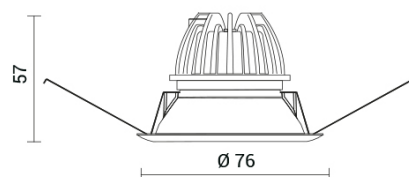

HALL LED PRO Mini

Diameter 76mm. CRI>90.

CODE		FLUX	SIZE	CERTIFICATIONS
38VT10L39040	10W 40° 3000K	704lm	76mm	CE IP44 A

Optics

Anti dazzle design, CUT OFF > 30°.
Pc louver.
40° beam angles.

Specifications

LED CoB technology;
CRI>90;
Mac Adams 3;
Life Time: L80/B10 >50.000h;
5 years complete warranty;
Eye safety: RG0/RG1 in accordance with EN62471:2009